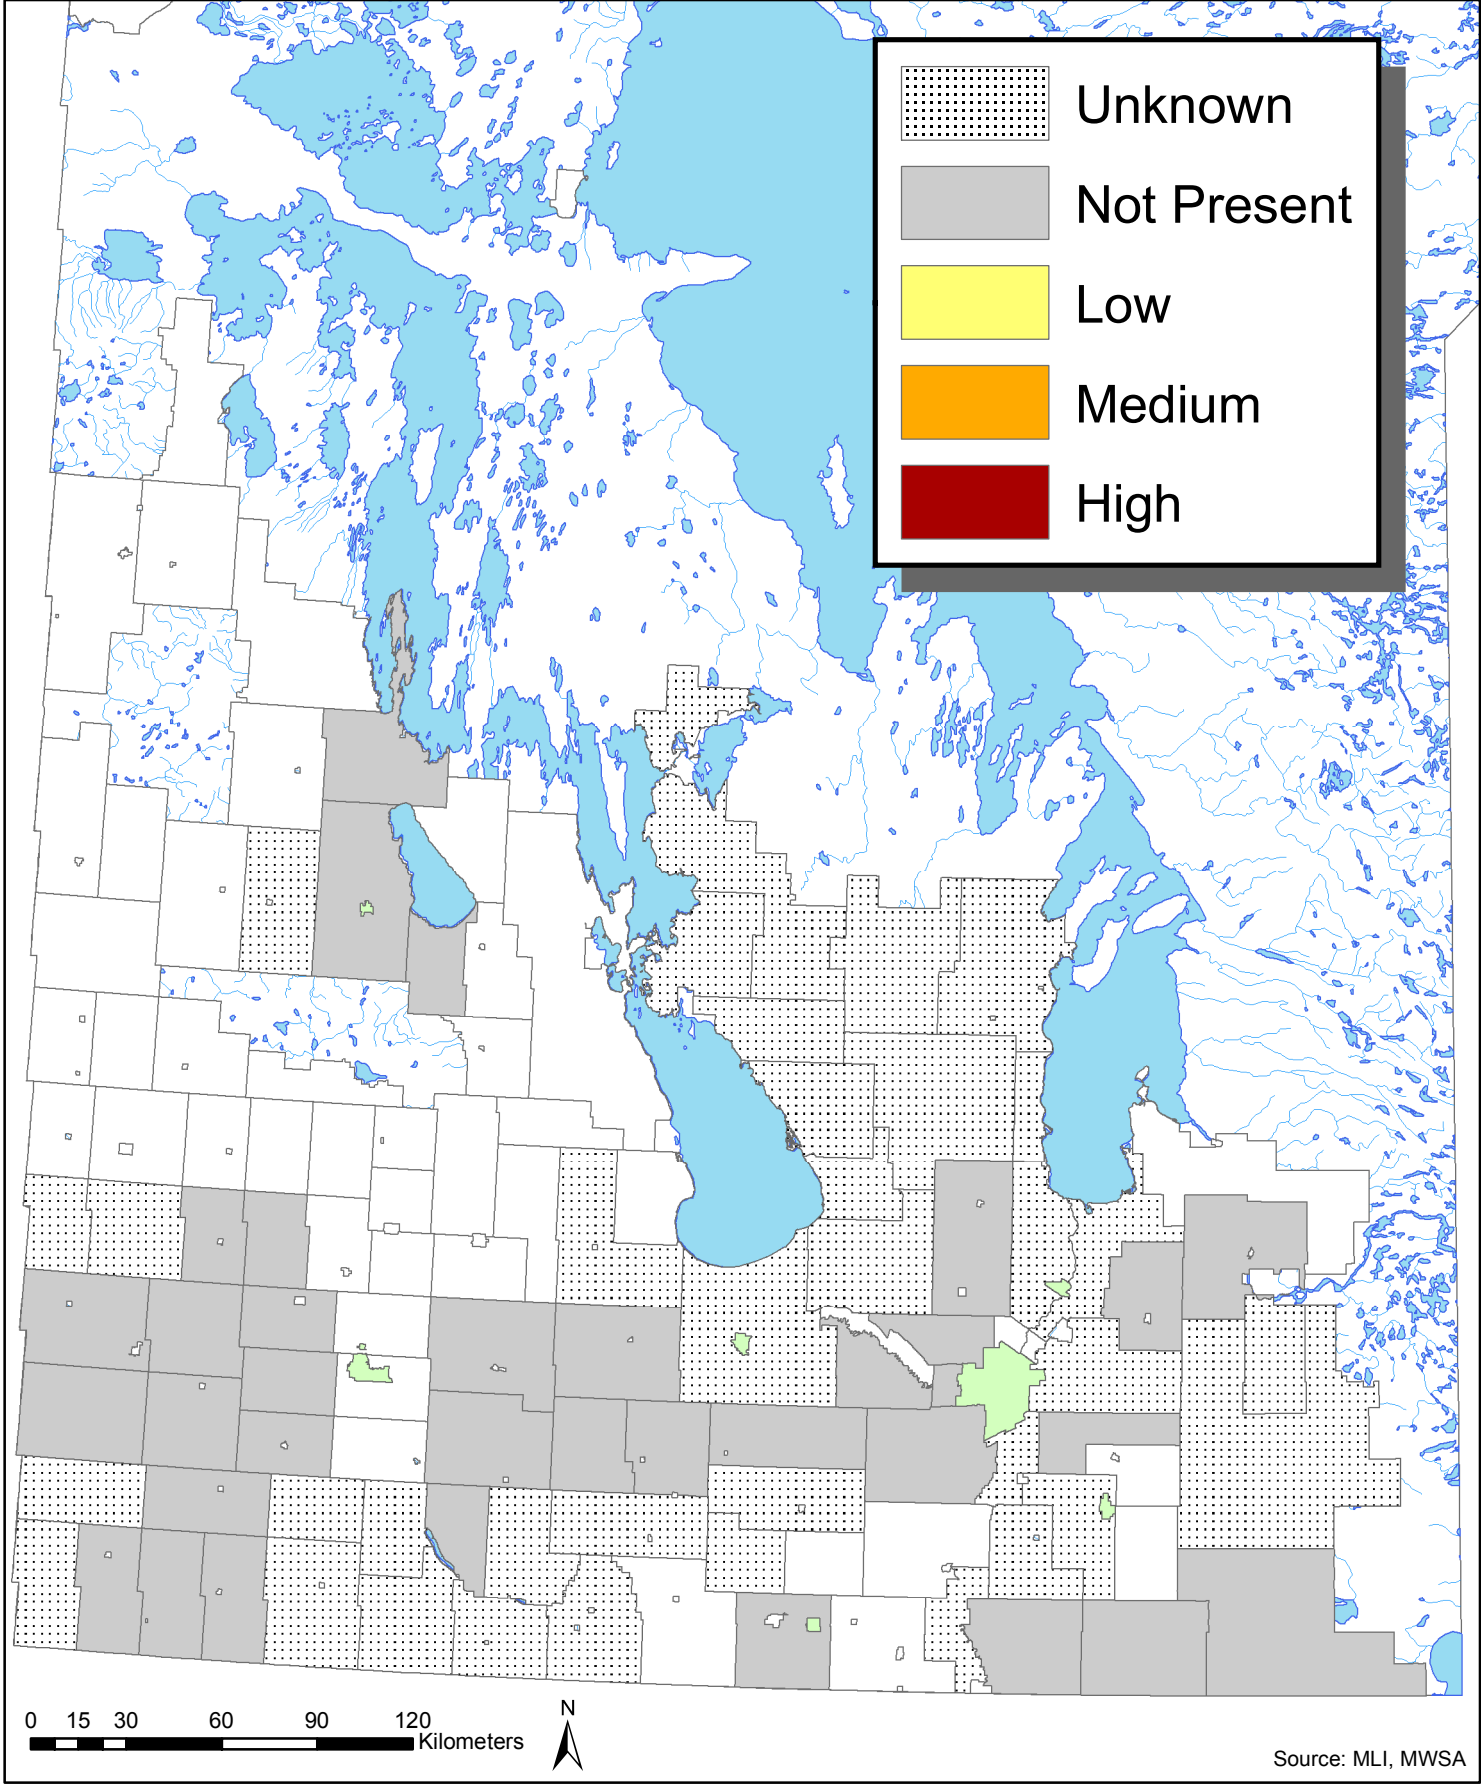

Yellow Starthistle (*Centaurea solstitialis*) Infestation in Manitoba Municipalities in 2010

Invasive Species Council of Manitoba
www.invasivespeciesmanitoba.com
(204) 232-6021